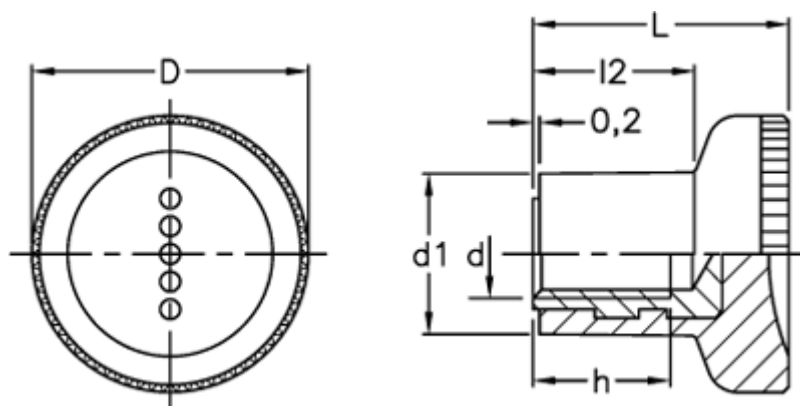

Data Sheet

Article number: 23052422112
Description: E+G Knurled knob
EKK.25-B M6-C2

Measures

D = 25
d1 = 14.5
d 6H = M6
h = 12
L = 22.5
l2 = 14.0